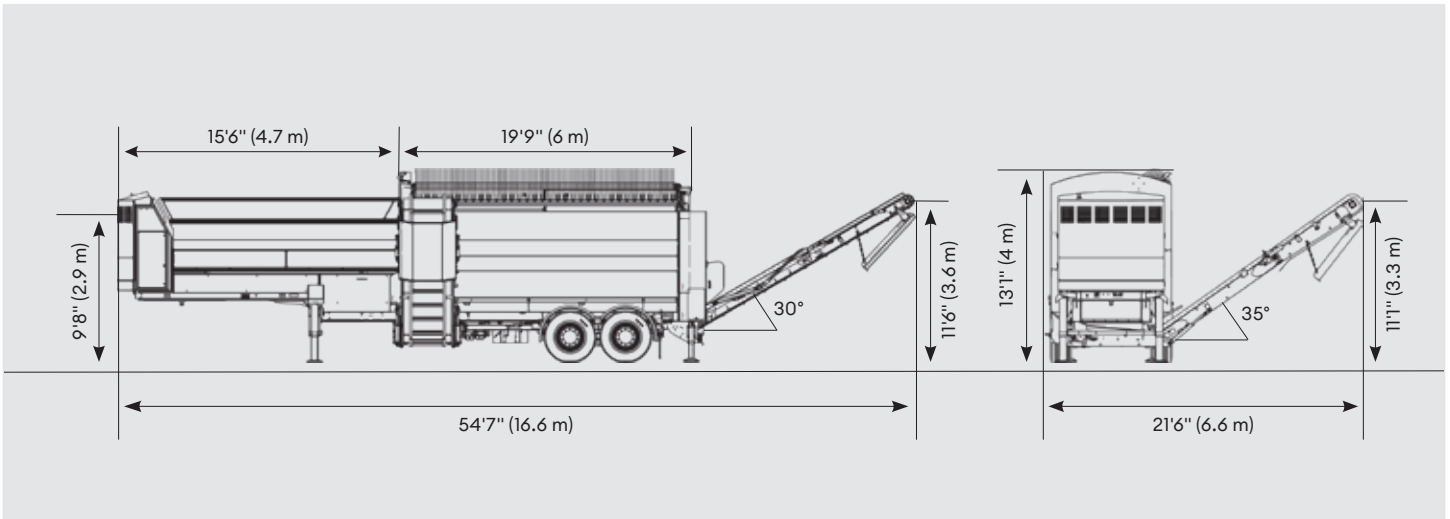

CRIBUS 3800 Technical Specifications

Power

Diesel Generator / Horsepower: JCB / 74 HP

Proportion (dependent on equipment)

Transport Dimensions: 40'4" x 8'4" x 13'1" (12.3 x 2.5 x 4 m)

Working Dimensions: 54'7" x 21'6" x 13'1" (16.6 x 6.6 x 4 m)

Hopper Volume: >6.5 yd³ (>5 m³/hr)

Drum Diameter: 7'2" (2.2 m)

Effective Screening Area: 409 ft² (38 m²)

Performance (dependent on material)

Maximum Throughput: up to 287 yd³/hr (220 m³/hr)

Komptech Americas, LLC
6345 Downing Street, Denver, CO 80216

[t] +1 720.890.9090
[e] info@komptechamericas.com

We reserve the right to make technical changes due to ongoing development. USA2022-12

Scan this code to learn more about the
CRIBUS 3800 and watch it in action!