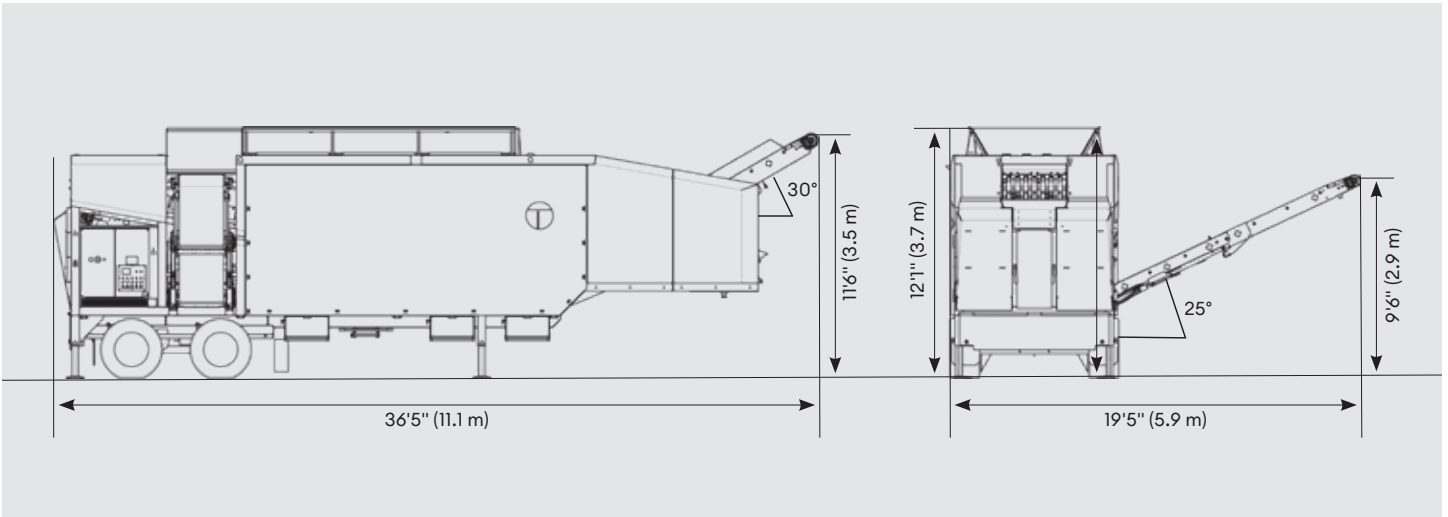

MULTISTAR S3

Star Screen

The Multistar S3 is the entry-level member of Komptech's star screen machine line. Designed specifically for low to moderate volume commercial mulch and compost producers, the Multistar S3 combines low cost with performance previously only available in the higher capacity XL classes.

- ▶ Scraper conveyor and metering drum ensure material consistently feeds onto screen deck
- ▶ CLEANSTAR technology for self-cleaning and longer star life
- ▶ Smaller dimensions make mobility and transport easy

MULTISTAR S3 Technical Specifications

Power

Diesel Generator / Horsepower: Perkins Gen Set Tier 4 Final / 64 HP

Proportion (dependent on equipment)

Transport Dimensions: 26'11" x 8'1" x 8'5" (8.2 x 2.4 x 2.5 m)

Working Dimensions: 36'5" x 19'5" x 12'1" (11.1 x 5.9 x 3.7 m)

Weight: -20,000 lbs

Performance (dependent on material)

Maximum Throughput: -130 yd³/hr (-100 m³/hr)

Komptech Americas, LLC
6345 Downing Street, Denver, CO 80216