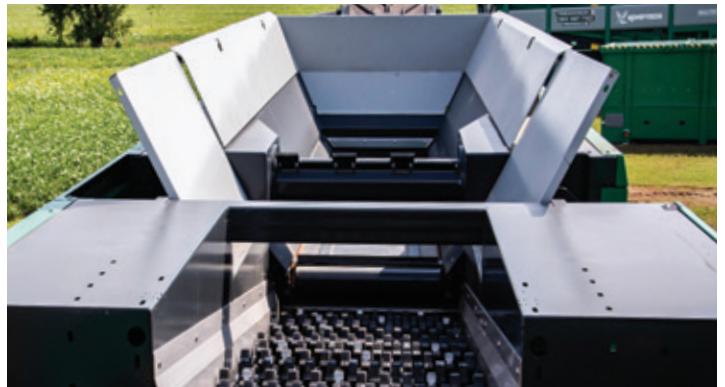

MULTISTAR S3

Star Screen

The Multistar S3 is the entry-level member of Komptech's star screen machine line. Designed specifically for low to moderate volume commercial mulch and compost producers, the Multistar S3 combines low cost with performance previously only available in the higher capacity XL classes.

- ▶ Scraper conveyor and metering drum ensure material consistently feeds onto screen deck
- ▶ CLEANSTAR technology for self-cleaning and longer star life
- ▶ Smaller dimensions make mobility and transport easy

MULTISTAR S3 Technical Specifications

Power

Diesel Generator / Horsepower: Perkins Gen Set Tier 4 Final / 64 HP

Proportion (dependent on equipment)

Transport Dimensions: 26'11" x 8'1" x 8'5" (8.2 x 2.4 x 2.5 m)

Working Dimensions: 36'5" x 19'5" x 12'1" (11.1 x 5.9 x 3.7 m)

Weight: -20,000 lbs

Performance (dependent on material)

Maximum Throughput: -130 yd³/hr (-100 m³/hr)

Komptech Americas, LLC
6345 Downing Street, Denver, CO 80216